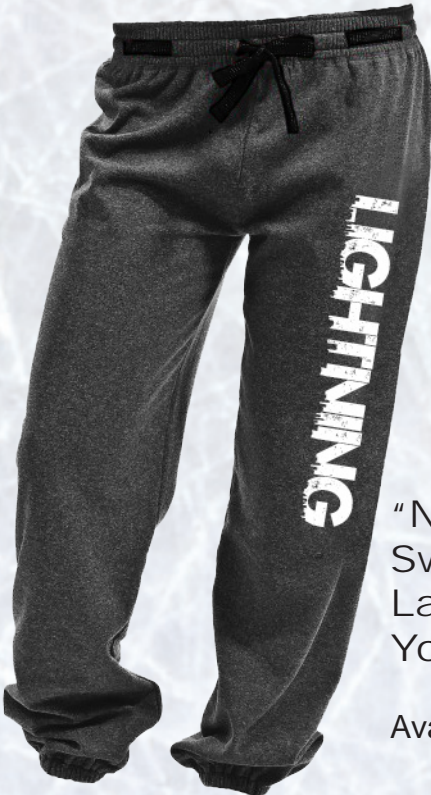

#98123
Ladies Knit Jacket

Available in Blue Heather with Black
Sizes: XS - 2XL

#WR-1
Stormtech Mens Windshirt

Available in Navy/Granite or Black/Granite
Sizes: S - 3XL

#WR-1W
Stormtech Ladies Windshirt

Available in Navy/Granite or Black/Granite
Sizes: S - 2XL

SAUGEEN MAITLAND LIGHTNING 2015/2016 TEAM APPAREL

#TT40W
Ladies Sport Shorts

Available in Black
Sizes: XS - 2XL

#TT40
Mens Sport Shorts

Available in Black
Sizes: XS - 2XL

"NEW" Boyfriend
Sweatpants
Ladies: Sizes: S - XL
Youth: Sizes: YS - YXL

Available in Heather Charcoal

Stormtech Windpant
Mens: STXP-1 Sizes: S - 2XL
Ladies: STXP-1W Sizes: S - 2XL
Youth: STXP-1Y Sizes: YS - YXL

Available in Black

SAUGEEN MAITLAND LIGHTNING 2015/2016 TEAM APPAREL